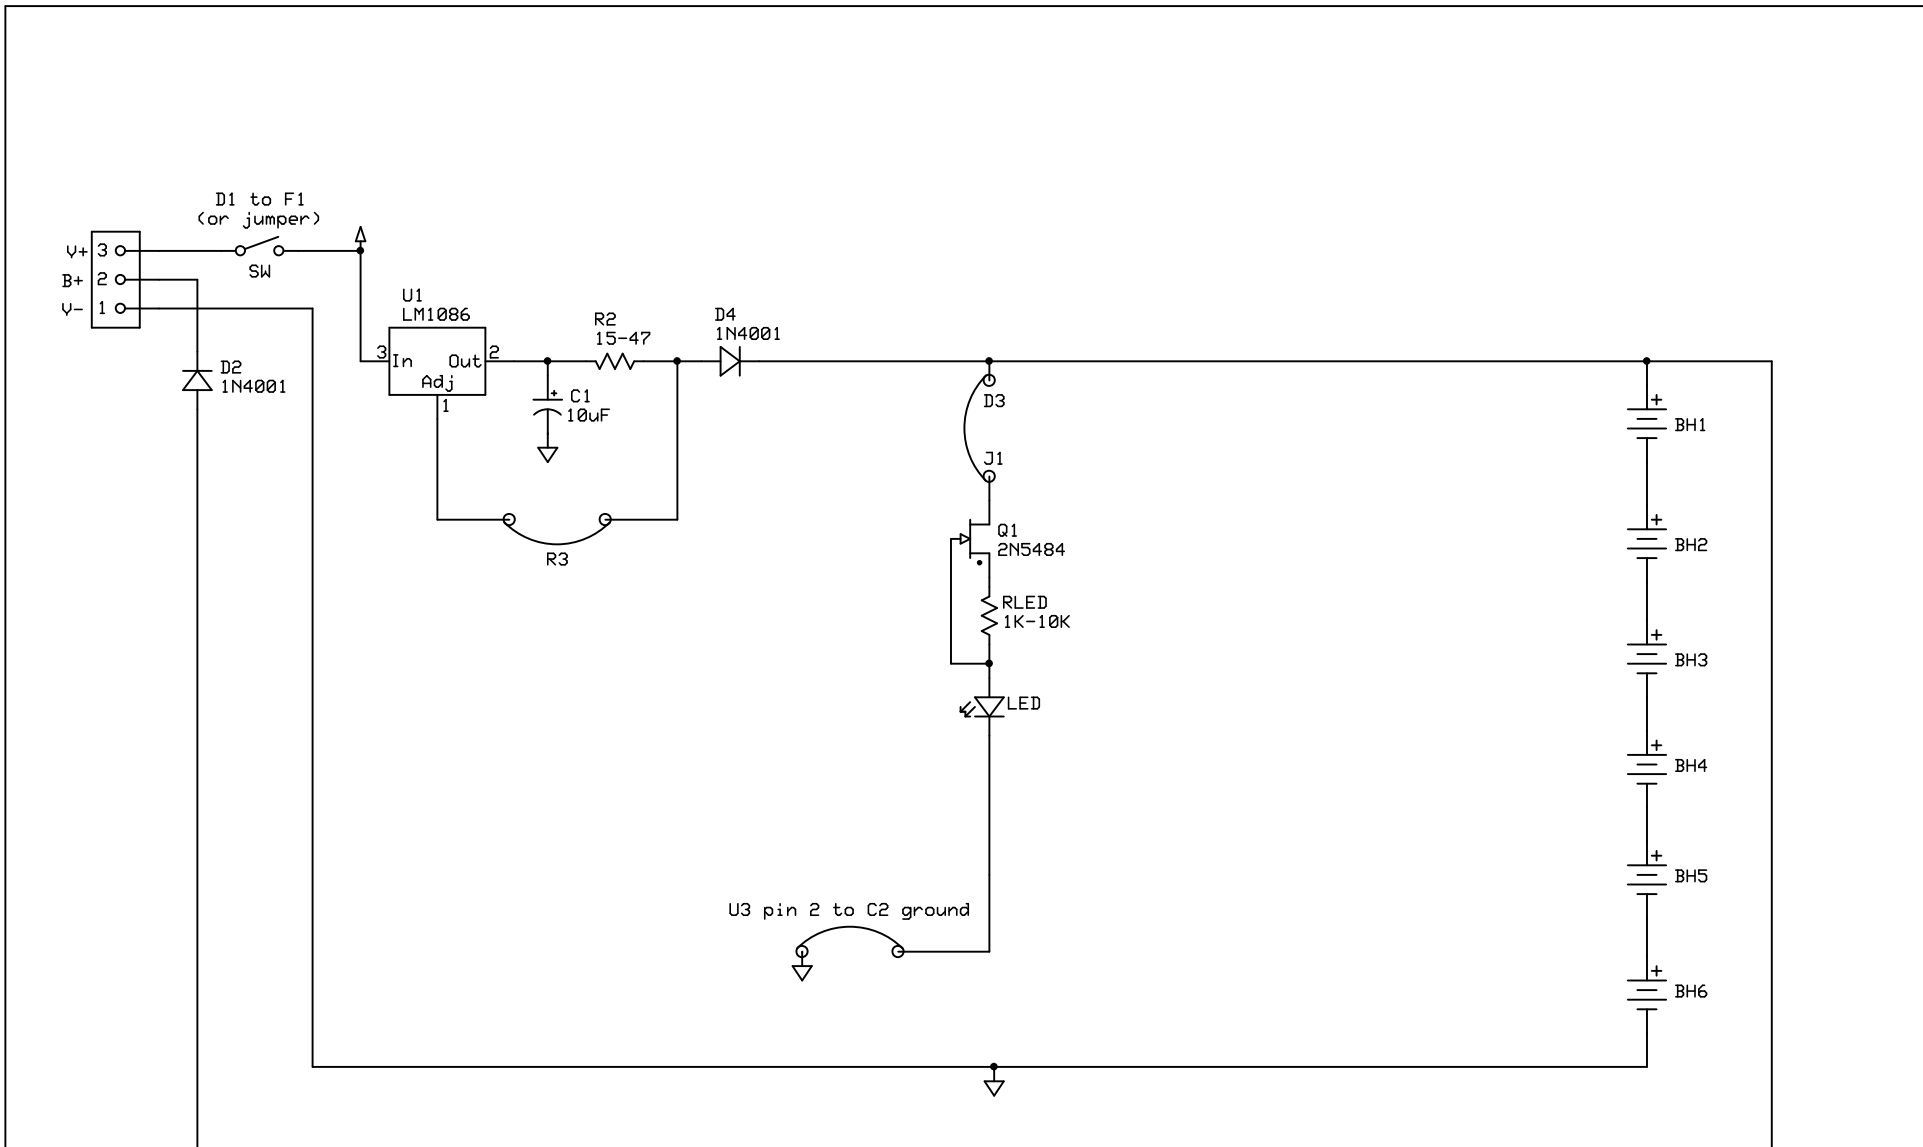

AAA NiMH Fast Charger

Version: v1.0	Date: 2003.08.05
---------------	------------------

AAA NiMH Trickle Charger	
Version: v1.0	Date: 2003.08.05